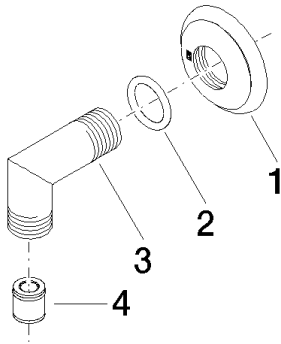

Bath - Madison

Wall elbow - Durabronze

Article number: 28 450 410-09

- 1/2" shower outlet
- rosette Ø 55 mm
- 1/2" connection
- Intrinsic protection against back flow.

Durabronze

Discontinued articles/items available to order until 31.12.9999

### Flow rate chart

Bath - Madison

Wall elbow - Durabrass

Article number: 28 450 410-09

35 085 970 90  
Concealed wall elbow -

Bath - Madison

Wall elbow - Durabrass

Article number: 28 450 410-09

## Spare parts list

No.	Item Number	Name	Quantity used
1	09 27 35 003-09	rosette	1
2	09 14 10 026 90	seal	1
3	09 11 03 121-09	connection	1
4	09 23 01 141 90	back-flow preventer	1