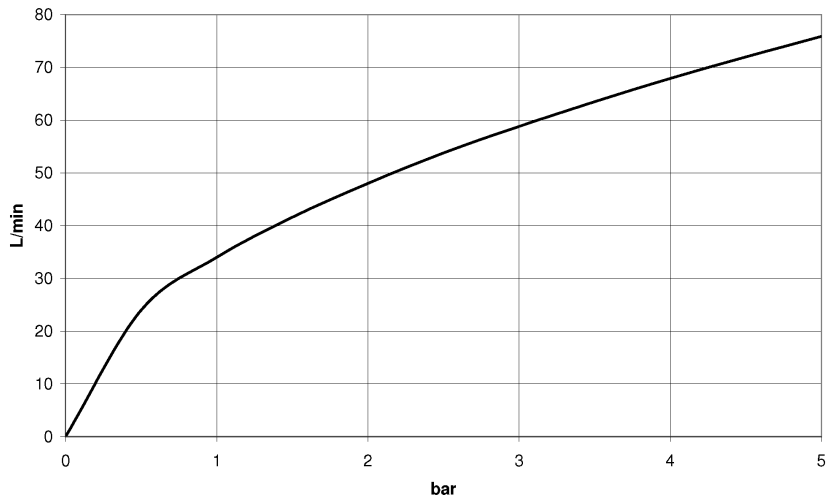

Bath - Madison

Wall elbow - Durabronze

Article number: 28 450 410-09

- 1/2" shower outlet
- rosette Ø 55 mm
- 1/2" connection
- Intrinsic protection against back flow.

Durabronze

Discontinued articles/items available to order until 31.12.9999

### Dimensional drawing

All details in mm / inch = mm x 0.0394

Bath - Madison  
Wall elbow - Durabronz  
Article number: 28 450 410-09

### Flow rate chart

Bath - Madison

Wall elbow - Durabrass

Article number: 28 450 410-09