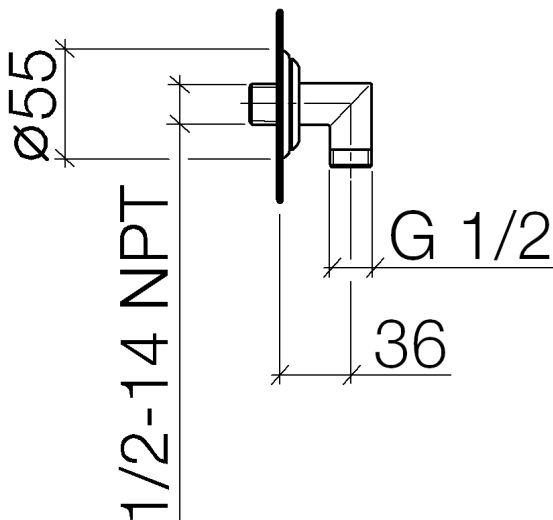

Bath - Madison

Wall elbow - Durabronze

Article number: 28 450 410-09

- 1/2" shower outlet
- rosette Ø 55 mm
- 1/2" connection
- Intrinsic protection against back flow.

Durabronze

Discontinued articles/items available to order until 31.12.9999

### Dimensional drawing

All details in mm / inch = mm x 0.0394

Bath - Madison  
Wall elbow - Durabronz  
Article number: 28 450 410-09

### Flow rate chart

Bath - Madison

Wall elbow - Durabrass

Article number: 28 450 410-09

## Spare parts list

No.	Item Number	Name	Quantity used
1	09 27 35 003-09	rosette	1
2	09 14 10 026 90	seal	1
3	09 11 03 121-09	connection	1
4	09 23 01 141 90	back-flow preventer	1